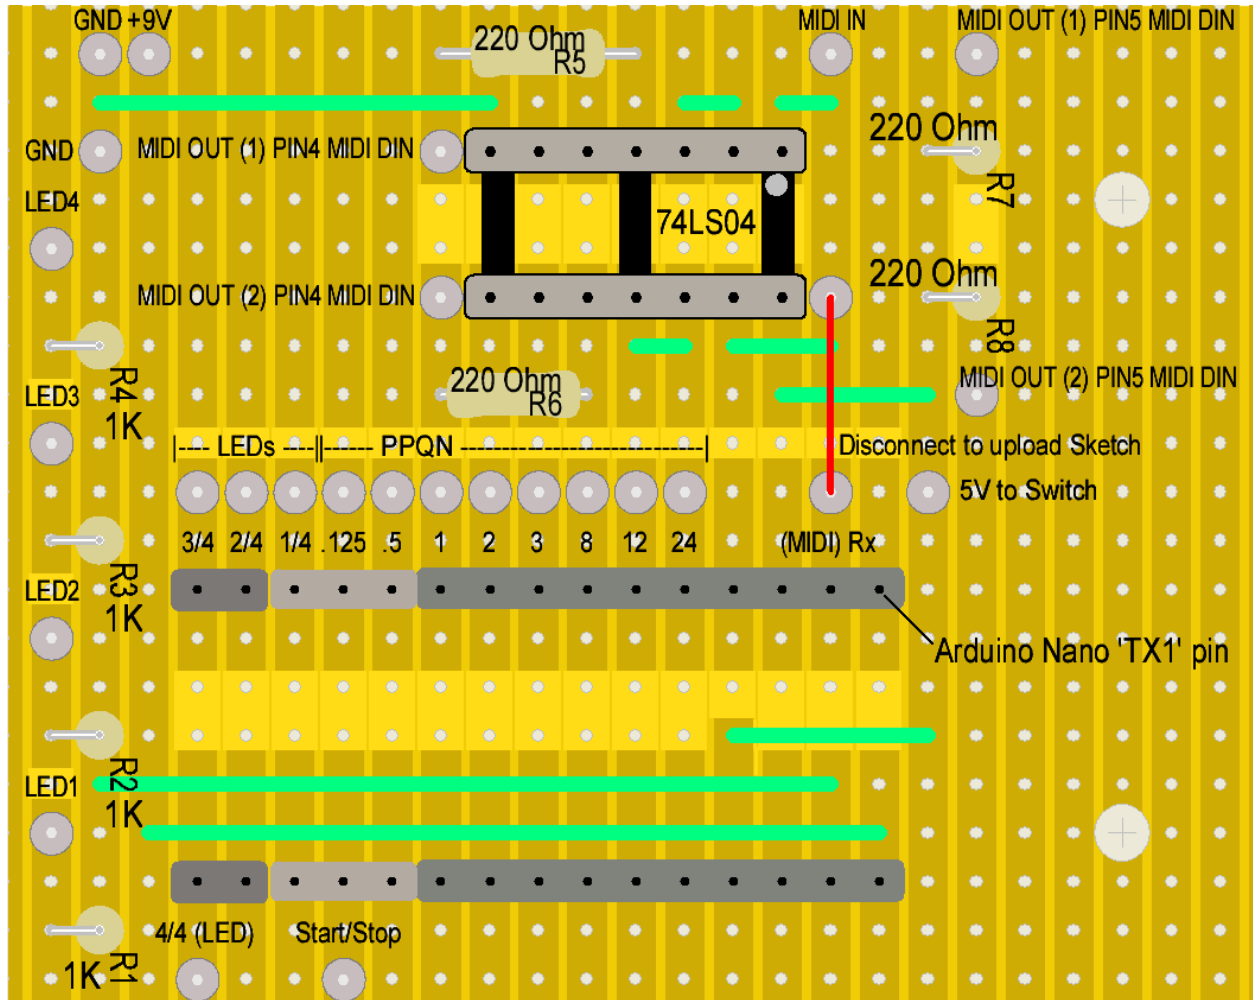

MIDI Clock - Distribution Box

www.erikoostveen.co.uk

TOP VIEW

Opposite Side