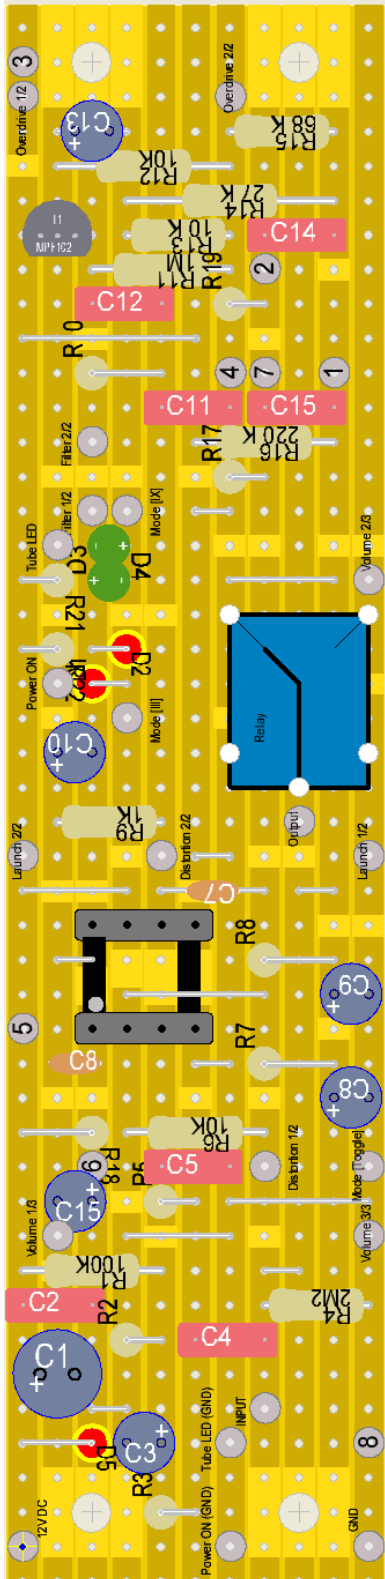

Warp303

www.erikoostveen.co.uk

TOP VIEW (Connectivity)

TOP VIEW

TOP VIEW (X-RAY)

OPPOSITE SIDE