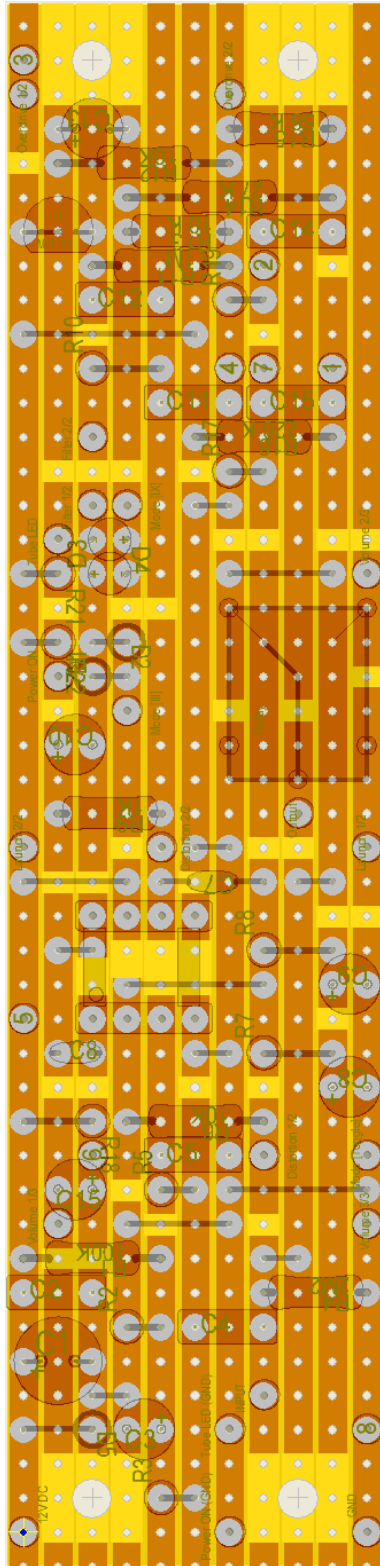

Warp303

www.erikoostveen.co.uk

TOP VIEW (Connectivity)

TOP VIEW

TOP VIEW (X-RAY)

OPPOSITE SIDE